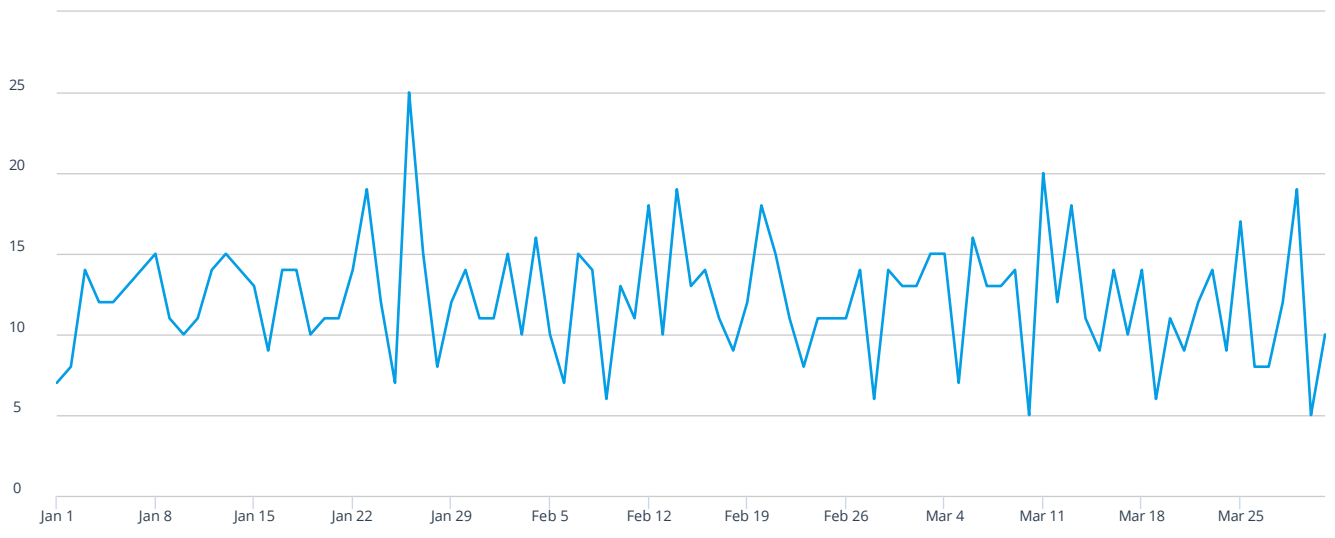

Custom ▾ Jan 1, 2024 - Mar 31, 2024 ▾

14%
FIRE
 Percentage of Total Incidents

86%
EMS
 Percentage of Total Incidents

1,114
INCIDENTS
 In Selected Time Slice

91
DAYS
 In Selected Time Slice

Counts | % Rows | % Columns | % All