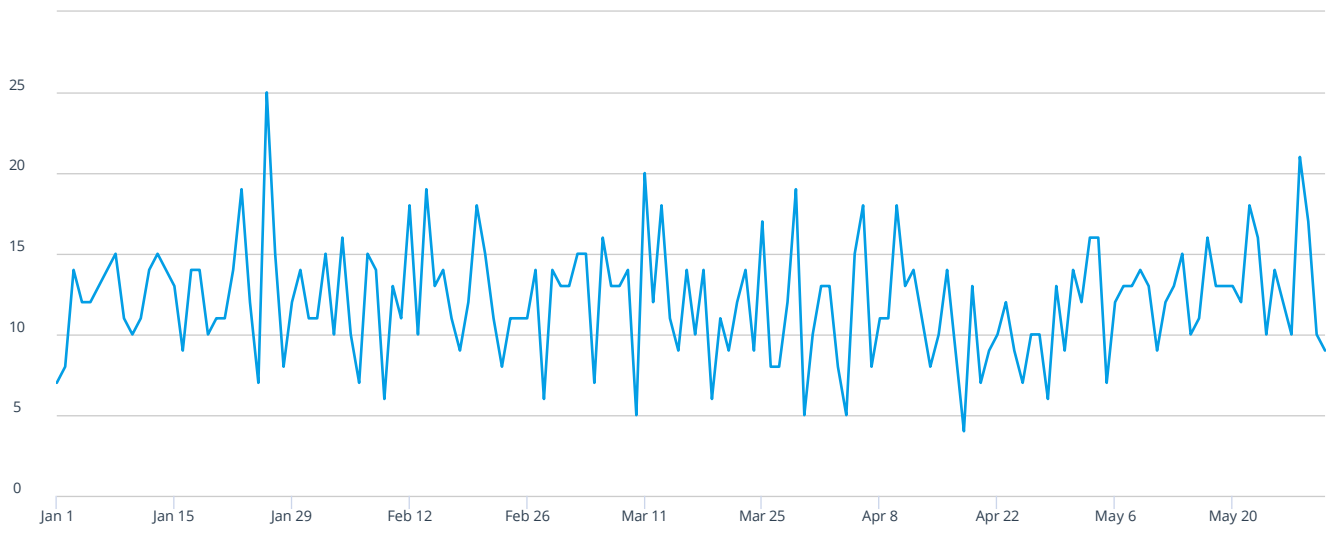

Custom ▾ Jan 1, 2024 - May 31, 2024 ▾

14%
FIRE
 Percentage of Total Incidents

86%
EMS
 Percentage of Total Incidents

1,836
INCIDENTS
 In Selected Time Slice

152
DAYS
 In Selected Time Slice

Counts | % Rows | % Columns | % All